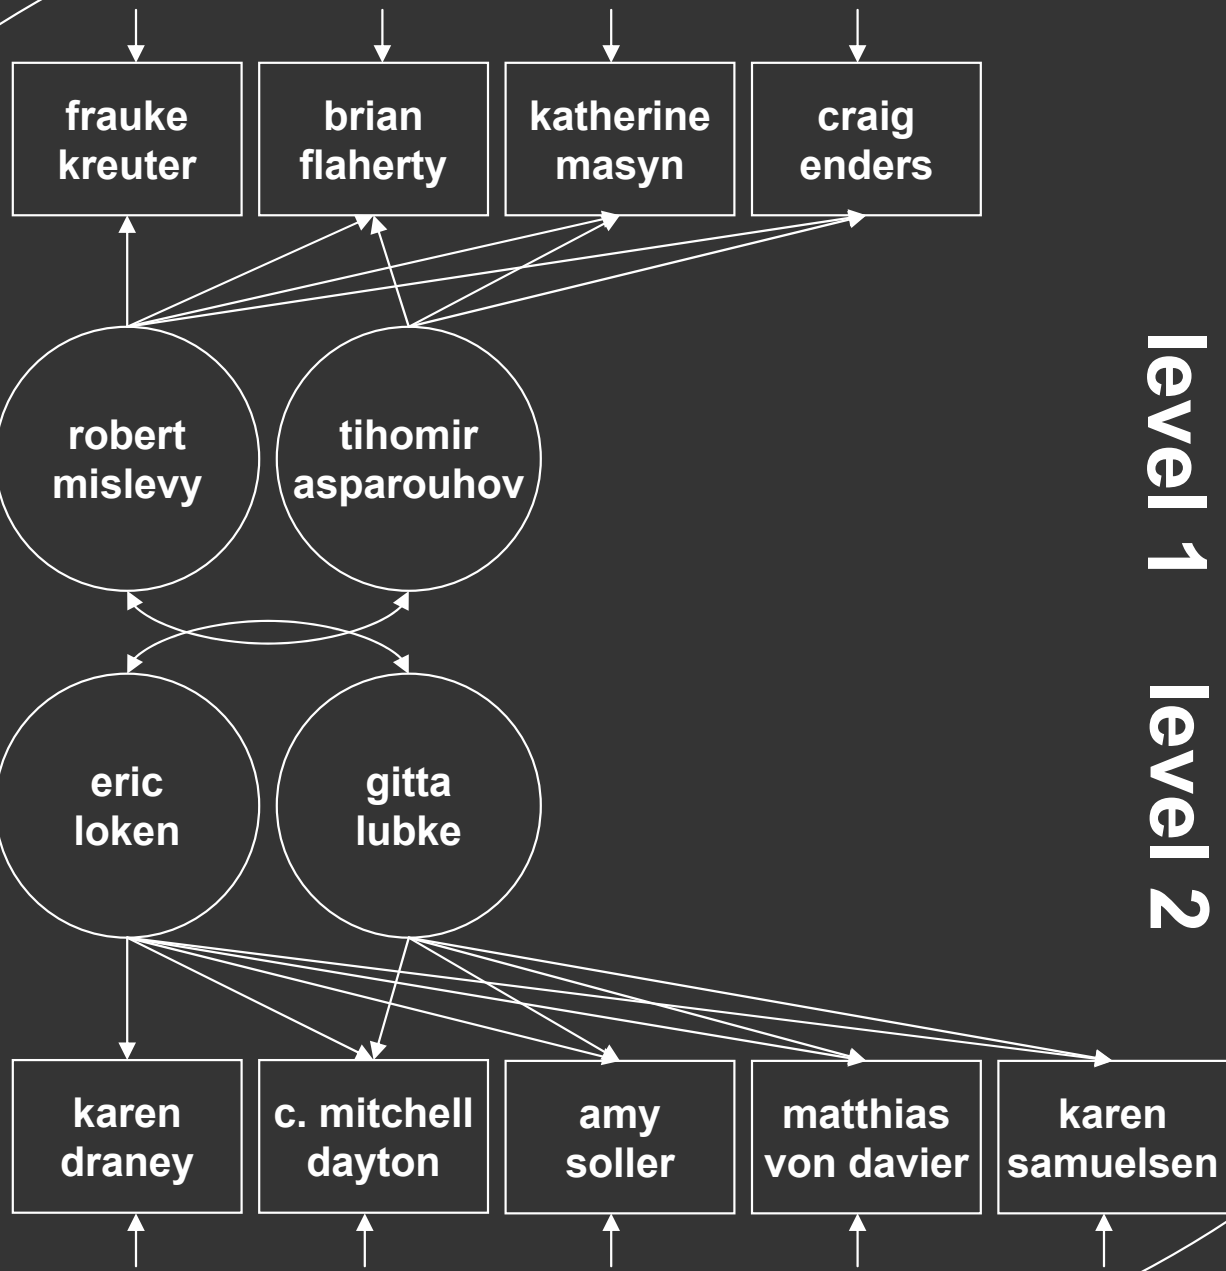

center for integrated latent variable research

center for integrated latent variable research

- √ o **collaboration**
- √ o **training**
- √ o **dissemination**

center for integrated latent variable research

bengt muthén

robert mislevy
tihomir asparouhov
frauke kreuter
brian flaherty
katherine masyn
craig enders

day 1

eric loken
gitta lubke
karen draney
c. mitchell dayton
amy soller
matthias von davier
karen samuelsen

day 2

**bengt
muthén**

bengt muthén

level 1
level 2