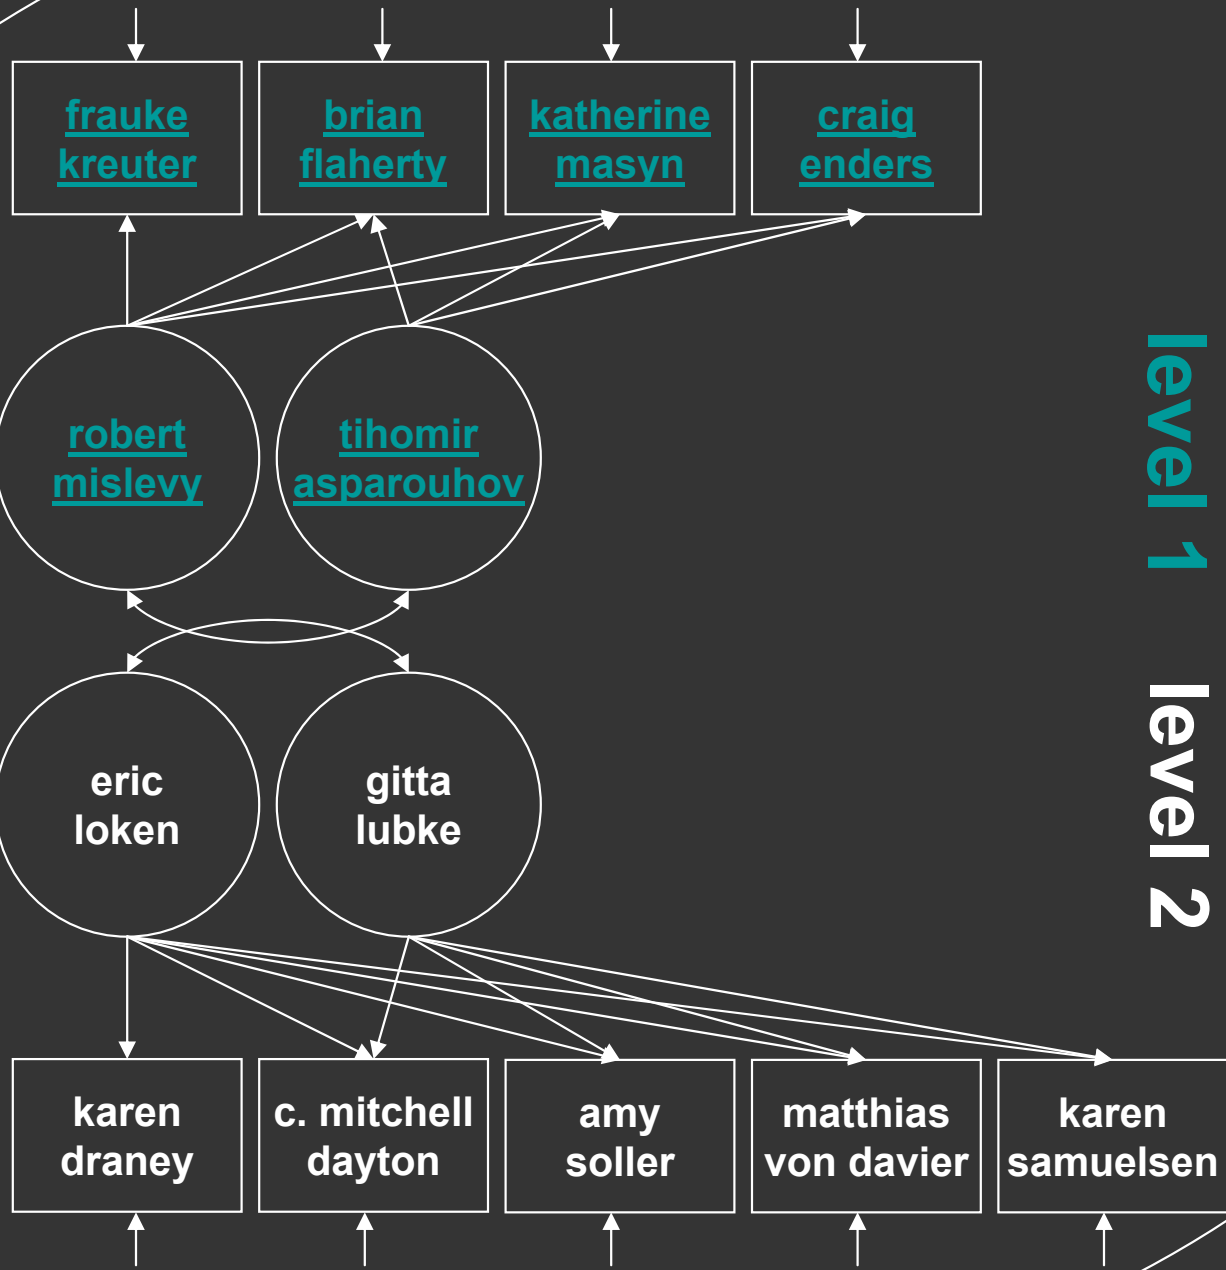

center for integrated latent variable research

center for integrated latent variable research

- √ o **collaboration**
- √ o **training**
- √ o **dissemination**

center for integrated latent variable research

bengt muthén

robert mislevy
tihomir asparouhov
frauke kreuter
brian flaherty
katherine masyn
craig enders

day 1

eric loken
gitta lubke
karen draney
c. mitchell dayton
amy soller
matthias von davier
karen samuelsen

day 2

**bengt
muthén**

bengt muthén

level 1
level 2